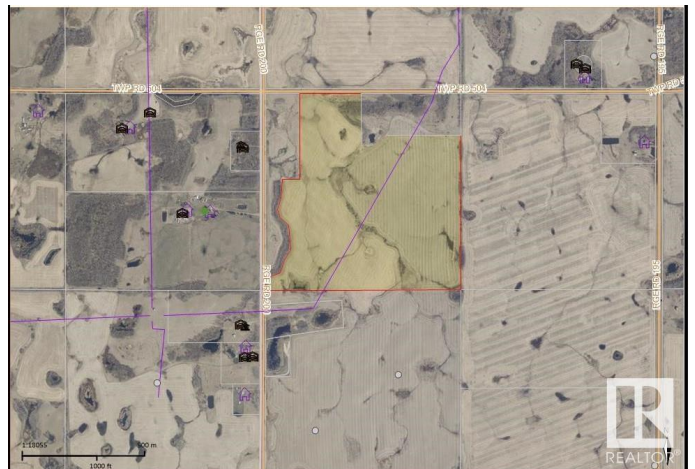

\$950,000 - Twp Rd 504 & Rr 200, Rural Beaver County

MLS® #E4425065

\$950,000

0 Bedroom, 0.00 Bathroom,
Rural on 121.58 Acres

None, Rural Beaver County, AB

121 acres of very good producing land in Beaver county! Slightly rolling land with good drainage. Ready for 2025 spring seeding. Adjoining 146 acres (SW-19-50-19-w4) also for sale.

Essential Information

MLS® #	E4425065
Price	\$950,000
Bathrooms	0.00
Acres	121.58
Type	Rural
Sub-Type	Vacant Lot/Land
Status	Active

Community Information

Address	Twp Rd 504 & Rr 200
Area	Rural Beaver County
Subdivision	None
City	Rural Beaver County
County	ALBERTA
Province	AB
Postal Code	T0B 4J3