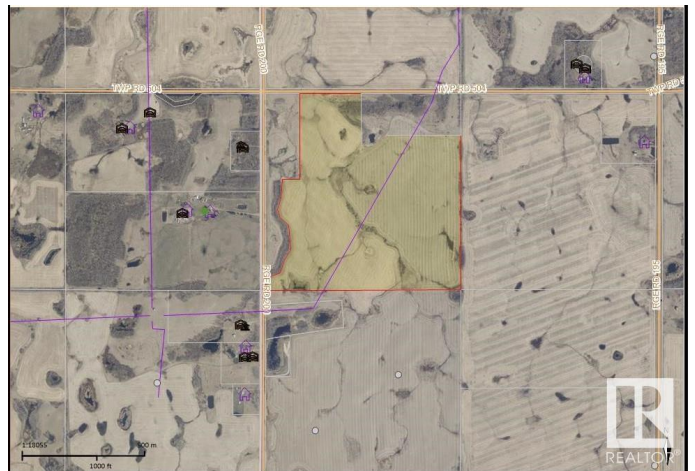

# \$950,000 - Twp Rd 504 & Rr 200, Rural Beaver County

MLS® #E4425065

**\$950,000**

0 Bedroom, 0.00 Bathroom,  
Rural on 121.58 Acres

None, Rural Beaver County, AB

121 acres of very good producing land in Beaver county! Slightly rolling land with good drainage. Ready for 2025 spring seeding. Adjoining 146 acres (SW-19-50-19-w4) also for sale.

## Community Information

Address	Twp Rd 504 & Rr 200
Area	Rural Beaver County
Subdivision	None
City	Rural Beaver County
County	ALBERTA
Province	AB
Postal Code	T0B 4J3

## Exterior

Exterior Features Rolling Land, See Remarks