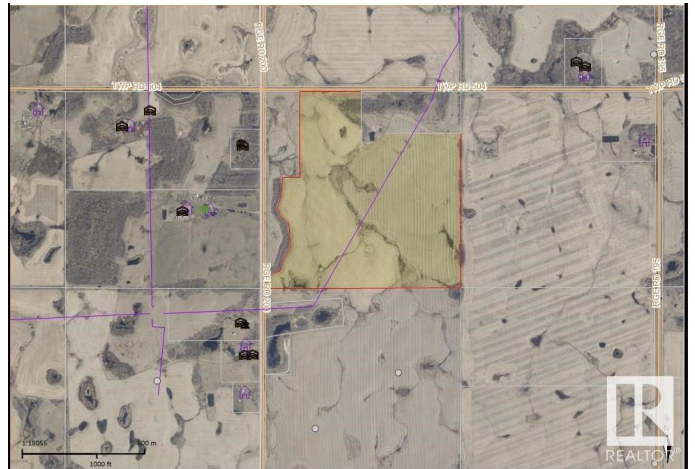

# \$950,000 - Twp Rd 504 & Rr 200, Rural Beaver County

MLS® #E4425065

**\$950,000**

0 Bedroom, 0.00 Bathroom,  
Rural on 121.58 Acres

None, Rural Beaver County, AB

121 acres of very good producing land in Beaver county! Slightly rolling land with good drainage. Ready for 2025 spring seeding. Adjoining 146 acres (SW-19-50-19-w4) also for sale.

## Community Information

Address	Twp Rd 504 & Rr 200
Area	Rural Beaver County
Subdivision	None
City	Rural Beaver County
County	ALBERTA
Province	AB
Postal Code	T0B 4J3

## Exterior

Exterior Features Rolling Land, See Remarks