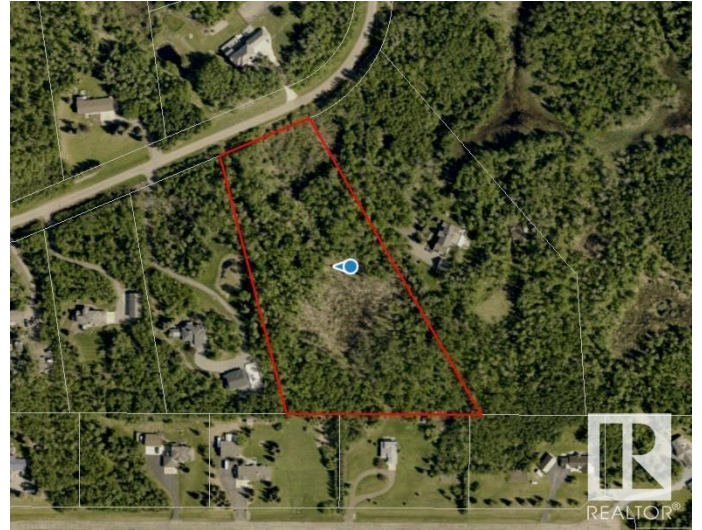

$999,900 - 49 52245 Rge Road 232, Rural Strathcona County

MLS® #E4425271

$999,900

0 Bedroom, 0.00 Bathroom,
Rural on 6.84 Acres

Graham Heights, Rural Strathcona County, AB

DREAM LOCATION to build your DREAM HOME!!! This is the lot you've been waiting for 6.84 acres of raw land in the desirable subdivision of Graham Heights just 2 mins from Sherwood Park. Completely PRIVATE and TREED giving peace and tranquility PLUS all the conveniences of being close to town.

Essential Information

MLS® #	E4425271
Price	$999,900
Bathrooms	0.00
Acres	6.84
Type	Rural
Sub-Type	Vacant Lot/Land
Status	Active

Community Information

Address	49 52245 Rge Road 232
Area	Rural Strathcona County
Subdivision	Graham Heights
City	Rural Strathcona County
County	ALBERTA
Province	AB
Postal Code	T8B 1B6

Exterior